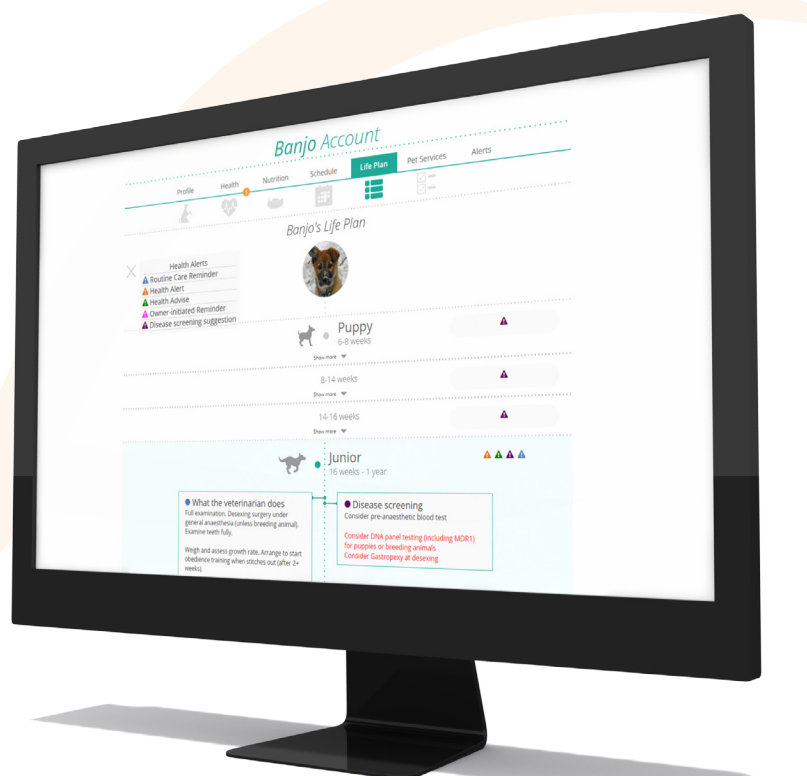

CAT DNA HEALTH SCREEN & LIFE PLAN

The Orivet Cat DNA Health Screen & Life Plan helps you discover specific health related risks and traits buried in your cat's DNA. Understanding your cat's health risks and ancestry can assist you and your Veterinarian in creating an effective and personalised training, wellness, nutrition and medical program for your cat.

The Orivet Cat DNA Health Screen & Life Plan allows you to:

- Screen your pet's DNA for dozens of genetic diseases and traits
- Learn about potential health risks based on hyper pets breed, age, gender, and weight
- Potential health risks are further classified based on likelihood & impact
- Determine your cat's blood group
- Develop a personalised health and wellness plan
- To obtain and schedule alerts and schedule appointments
- Improve communication with your veterinarian and other pet care providers.

LIFE PLAN™

The Orivet LifePlan™ helps you discover specific health related risks and traits buried in your pet's DNA. Understanding your pet's health risks and ancestry can assist you and your Veterinarian in creating an effective and personalised training, wellness, nutrition and medical program for your pet.

TAP TAG

The Orivet Tap Tag is the ultimate way to protect your pet and compliment their microchip. It is the most advanced smart pet identification tag. Simply Tap or scan QR code to receive instant notifications with your pet's location.